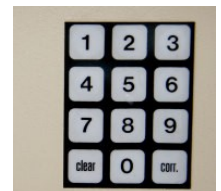

Above the key spender you will find a description of how to get your key. Attention: The code is your date of birth DD/MM/YY

Then your key will drop down.

You receive a key.